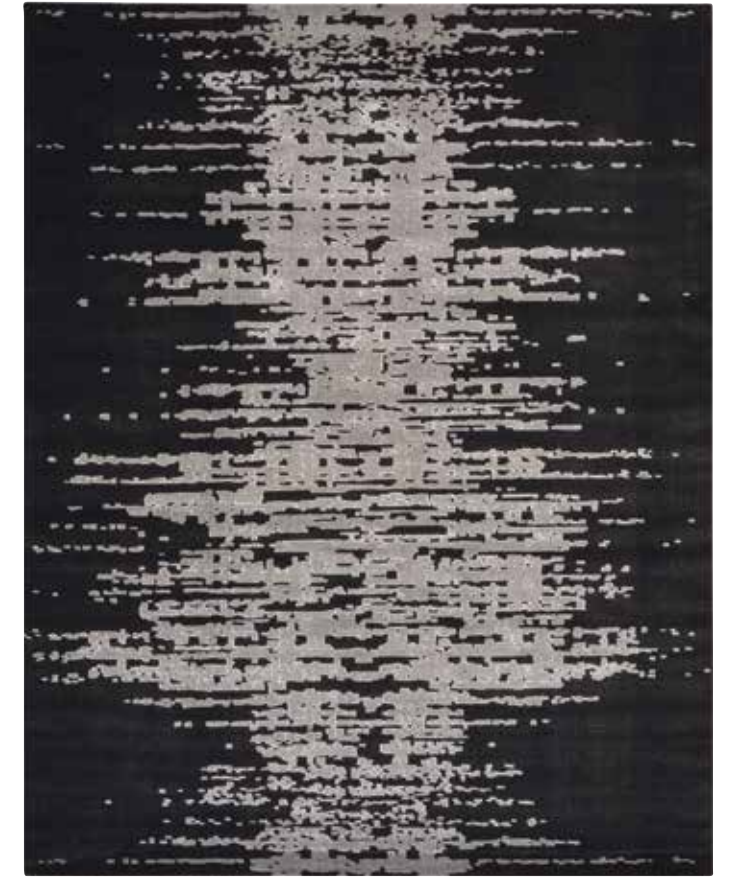

TWILIGHT COLLECTION

NOURISON.COM/TWILIGHT

TWI12 IVORY GREY

TWI08 CREAM

TWI11 FLINT

SUBTLE SHEEN OF EARLY EVENING LIGHT

The Twilight Collection area rugs feature dappled neutral colors and rich brights that reflect the soft and serene aura of early evening. Twilight delivers artful sophistication and a compelling modern look in its array of patterned and abstract designs that are ideal for the fashion-forward decorator. Imbued with subtle sheen, these scintillating wool-blend rugs are a perfect complement to today's leading trends in contemporary furnishings. Enhance your unique environment with the subtle elegance and lustrous appeal of Twilight.

TWILIGHT STYLE INDEX

TWI25 RED BLUE

TWI02 IVORY

TWI05 SLATE

TW106 BONE

TW107 SEA MIST

TW110 IVORY

TW111 FLINT