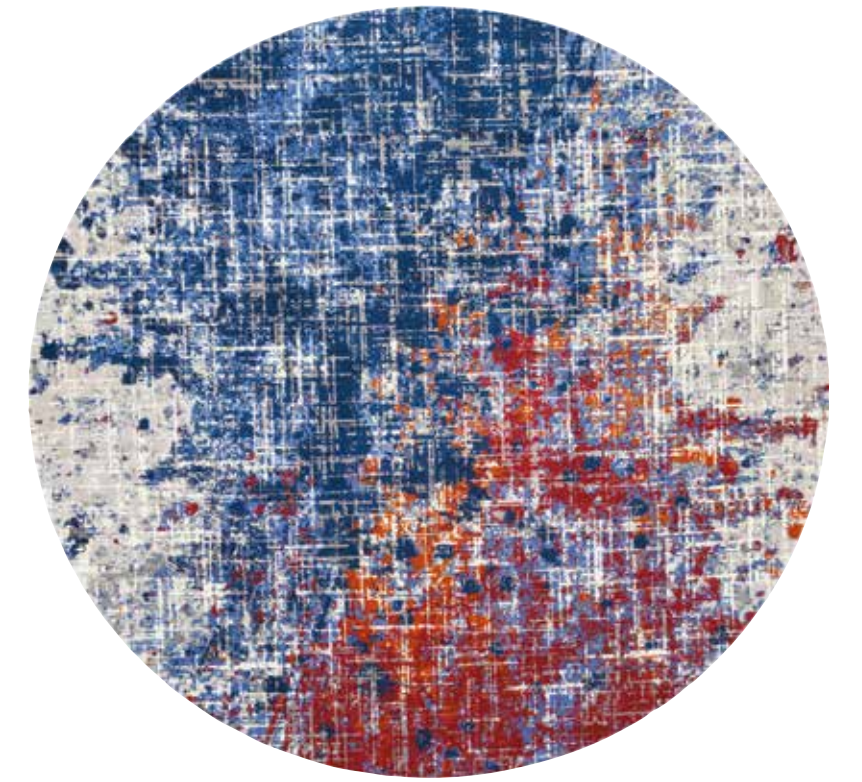

TWILIGHT COLLECTION

NOURISON.COM/TWILIGHT

TWI12 IVORY GREY

TWI08 CREAM

TWI11 FLINT

SUBTLE SHEEN OF EARLY EVENING LIGHT

The Twilight Collection area rugs feature dappled neutral colors and rich brights that reflect the soft and serene aura of early evening. Twilight delivers artful sophistication and a compelling modern look in its array of patterned and abstract designs that are ideal for the fashion-forward decorator. Imbued with subtle sheen, these scintillating wool-blend rugs are a perfect complement to today's leading trends in contemporary furnishings. Enhance your unique environment with the subtle elegance and lustrous appeal of Twilight.

TWI21 GREY RED

TWI22 BLUE GREY

TWI24 BLUE IVORY

TWI25 RED BLUE

TWILIGHT STYLE INDEX

TWILIGHT STYLE INDEX

ALL TWILIGHT STYLES AVAILABLE IN ROUND

TWI28 IVORY GREY BLUE

TWI29 IVORY BLUE

TWI26 IVORY MULTICOLOR

TWI27 IVORY BLUE