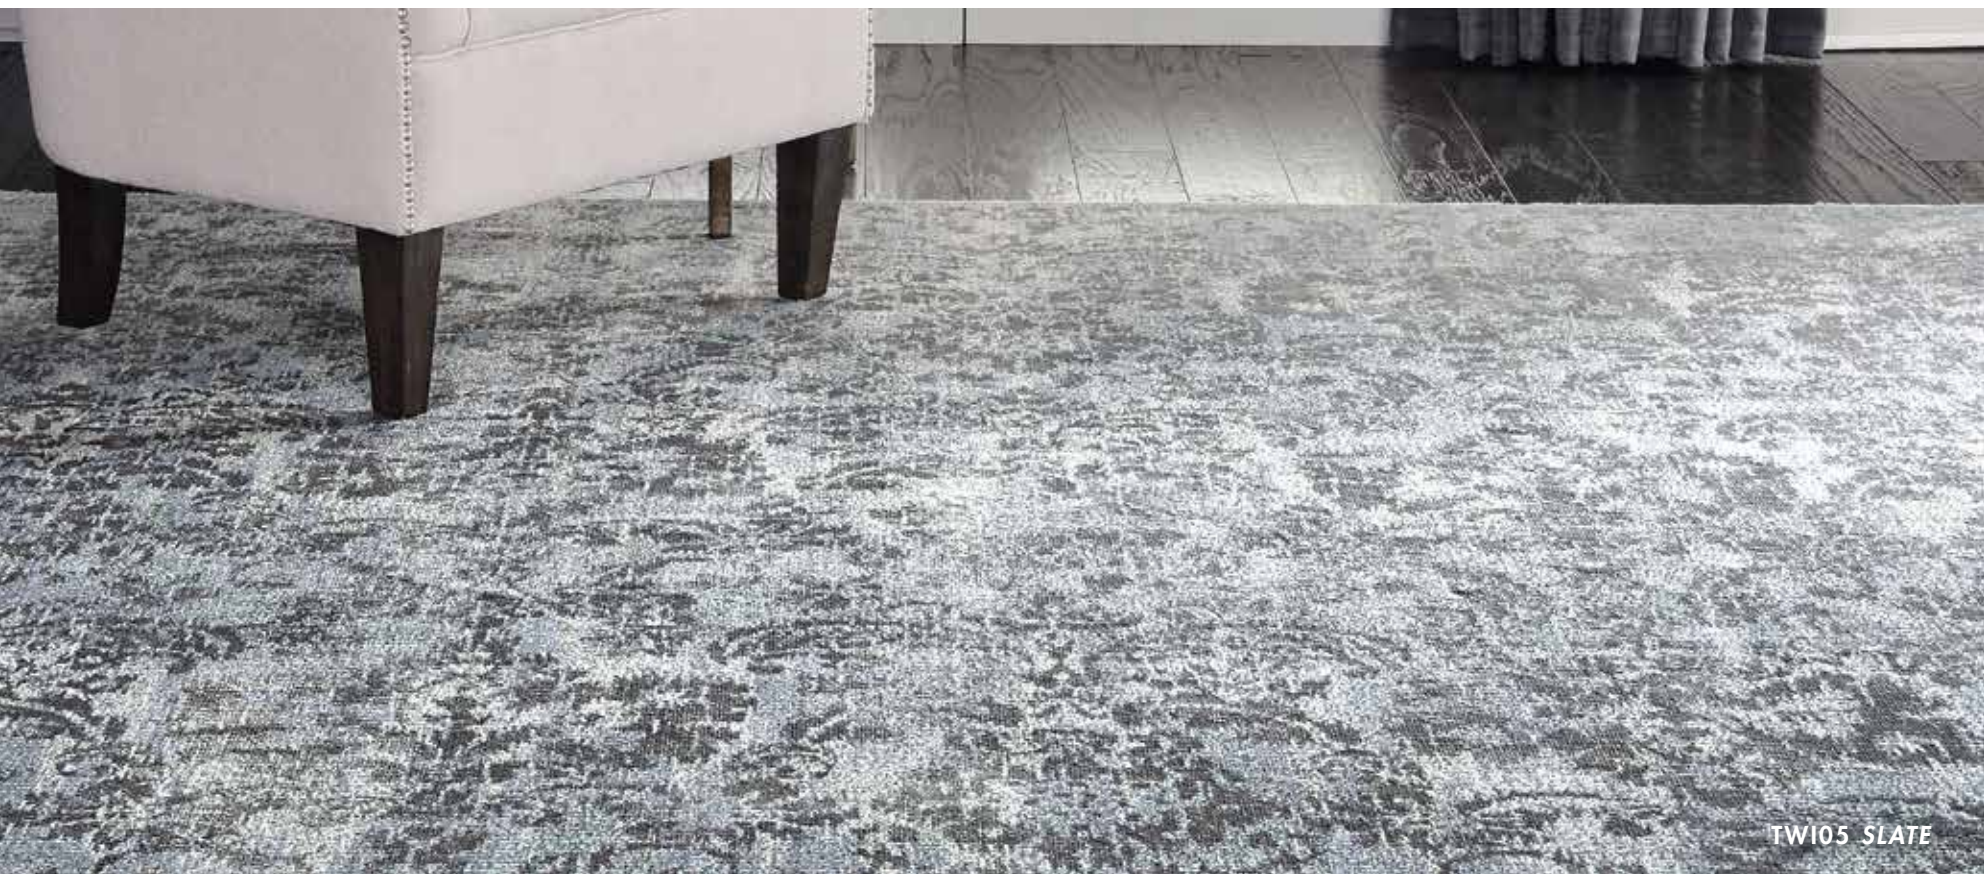

TWI05 SLATE