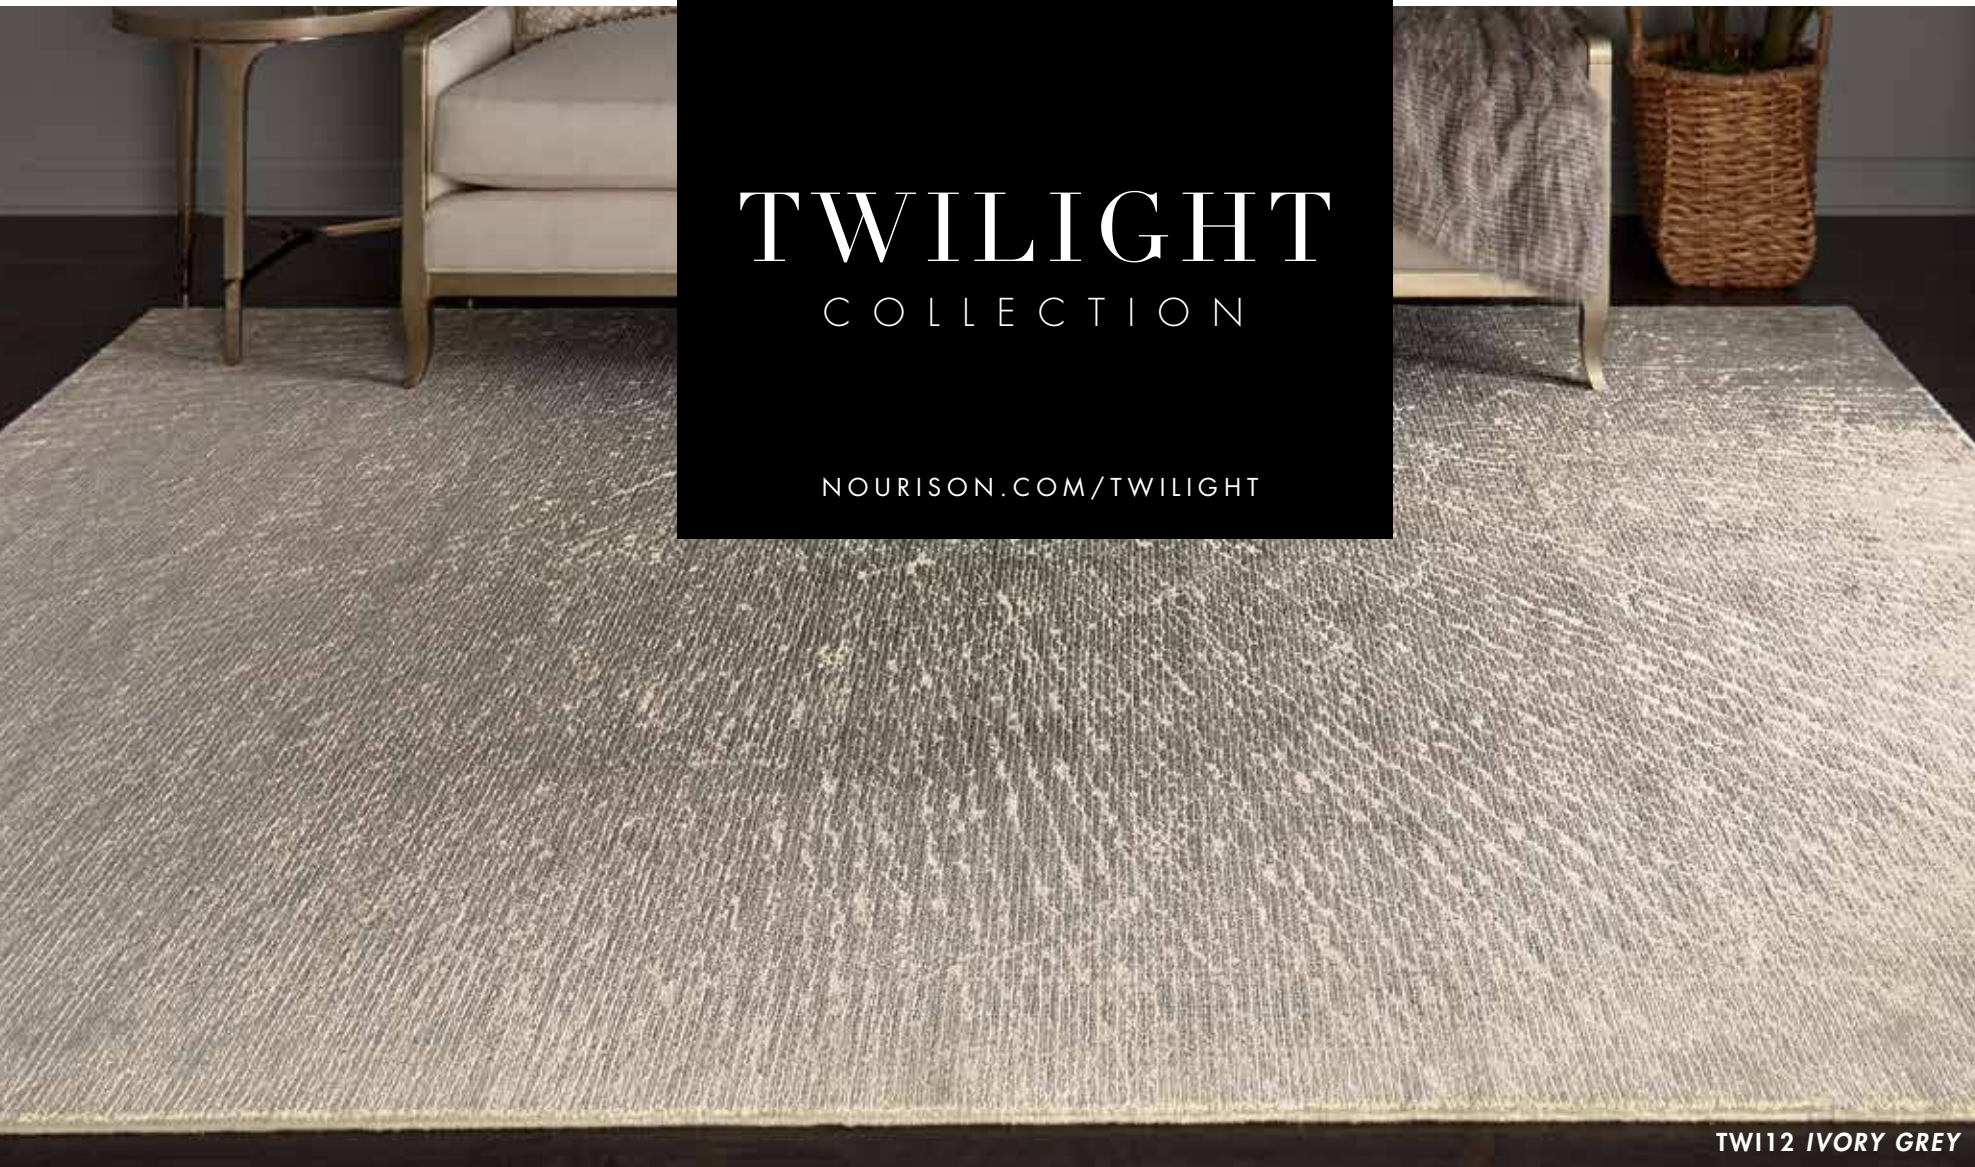

TWILIGHT COLLECTION

NOURISON.COM/TWILIGHT

TWI12 IVORY GREY

TWI08 CREAM

TWI11 FLINT

SUBTLE SHEEN OF EARLY EVENING LIGHT

The Twilight Collection area rugs feature dappled neutral colors and rich brights that reflect the soft and serene aura of early evening. Twilight delivers artful sophistication and a compelling modern look in its array of patterned and abstract designs that are ideal for the fashion-forward decorator. Imbued with subtle sheen, these scintillating wool-blend rugs are a perfect complement to today's leading trends in contemporary furnishings. Enhance your unique environment with the subtle elegance and lustrous appeal of Twilight.